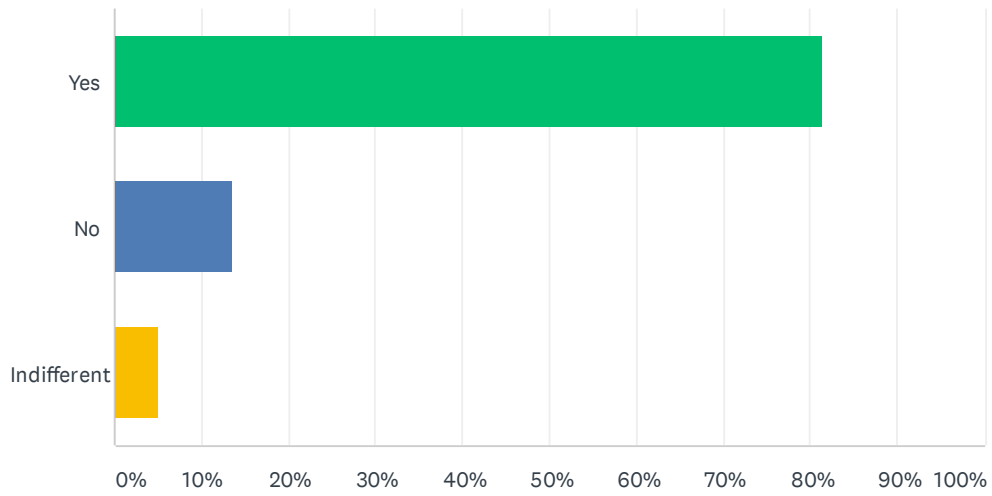

Q2 Do you support the idea of allowing Nature's Medicine (a Marijuana Medical Dispensary) to move into the property of 701 E Dunlap Avenue?

Answered: 302 Skipped: 0

ANSWER CHOICES		RESPONSES	
Yes		81.46%	246
No		13.58%	41
Indifferent		4.97%	15
TOTAL			302